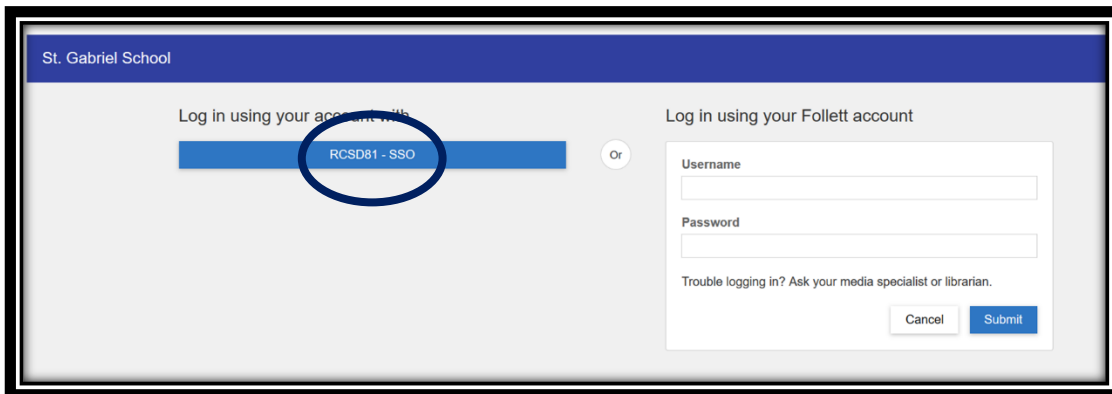

Logging into Biblionasium: Students

Click on School Website:

Click on Resource Center
Click on Library Catalogue

Click on your SCHOOL

Click on RCSD81 - SSO

Sign-in with your RCSD username and password

Click on the three lines in the top left corner

Click on Biblionasium from the drop-down menu

Click on Books to access your bookshelf

Your bookshelf