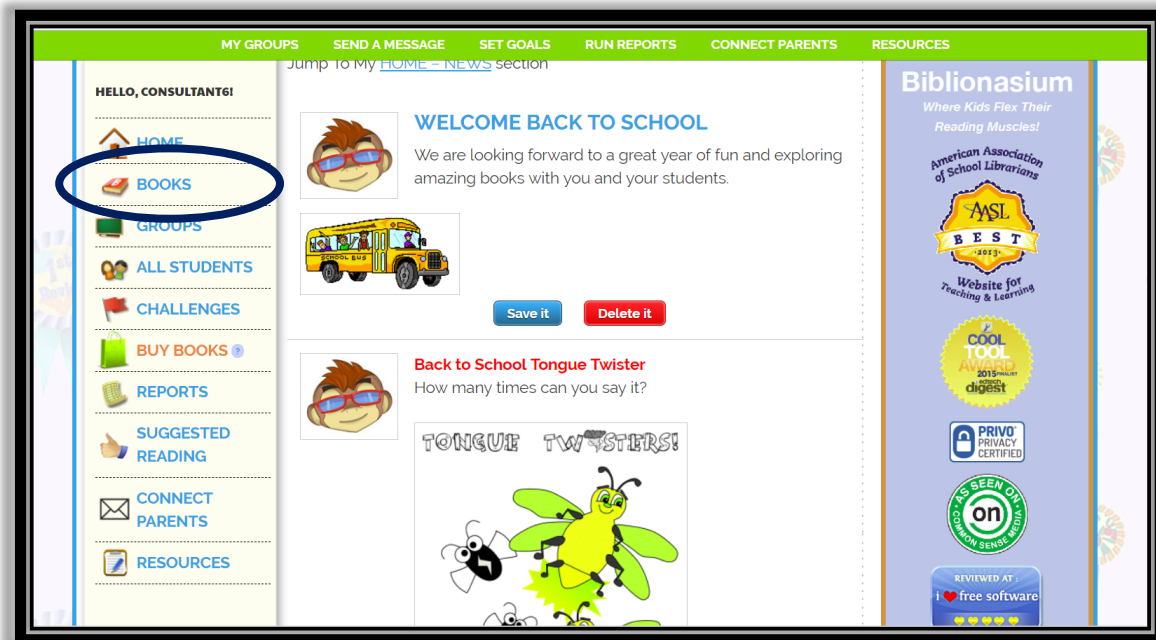

Logging into Biblionasium: Students

Click on School Website:

Click on Resource Center
Click on Library Catalogue

Click on your SCHOOL

Click on RCSD81 - SSO

Sign-in with your RCSD username and password

Click on the three lines in the top left corner

Click on Biblionasium from the drop-down menu

Click on Books to access your bookshelf

Your bookshelf