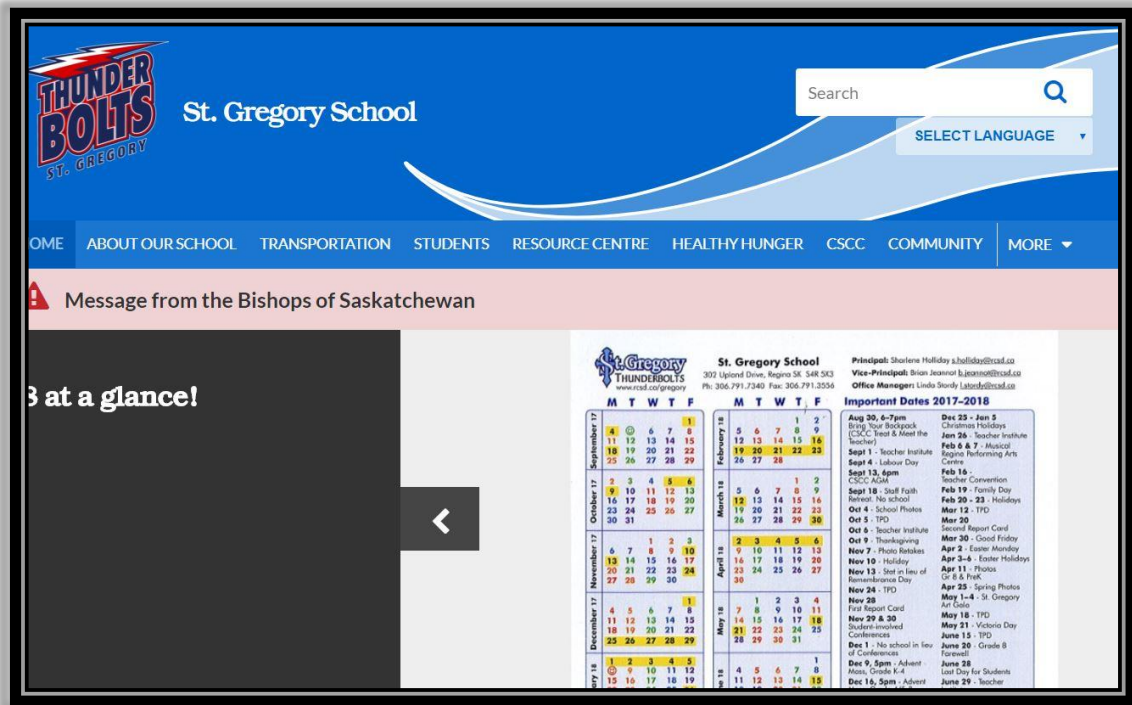

Logging into Biblionasium: Students

Click on School Website:

Click on Resource Center
Click on Library Catalogue

Click on your SCHOOL

Click on RCSD81 - SSO

Sign-in with your RCSD username and password

Click on the three lines in the top left corner