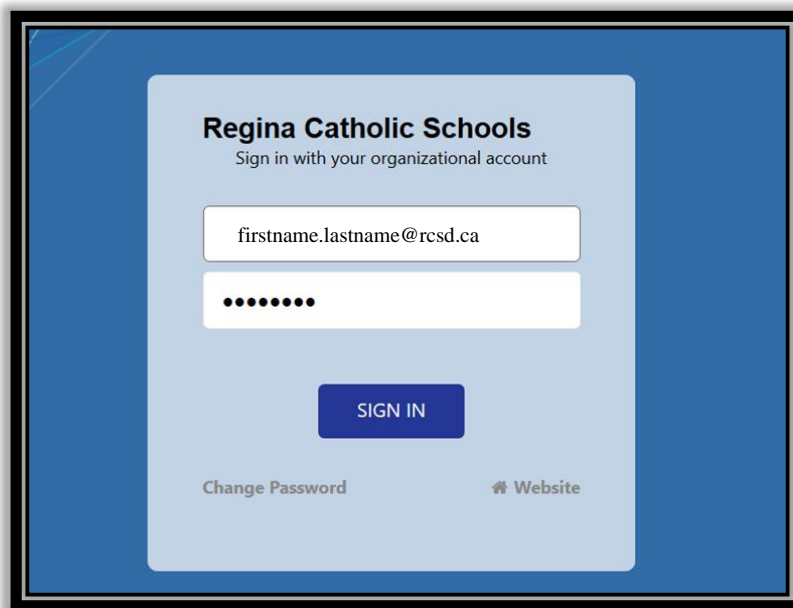

Logging into Biblionasium: Students

Click on School Website:

Click on Resource Center
Click on Library Catalogue

Click on your SCHOOL

Click on RCSD81 - SSO

Sign-in with your RCSD username and password

Click on the three lines in the top left corner