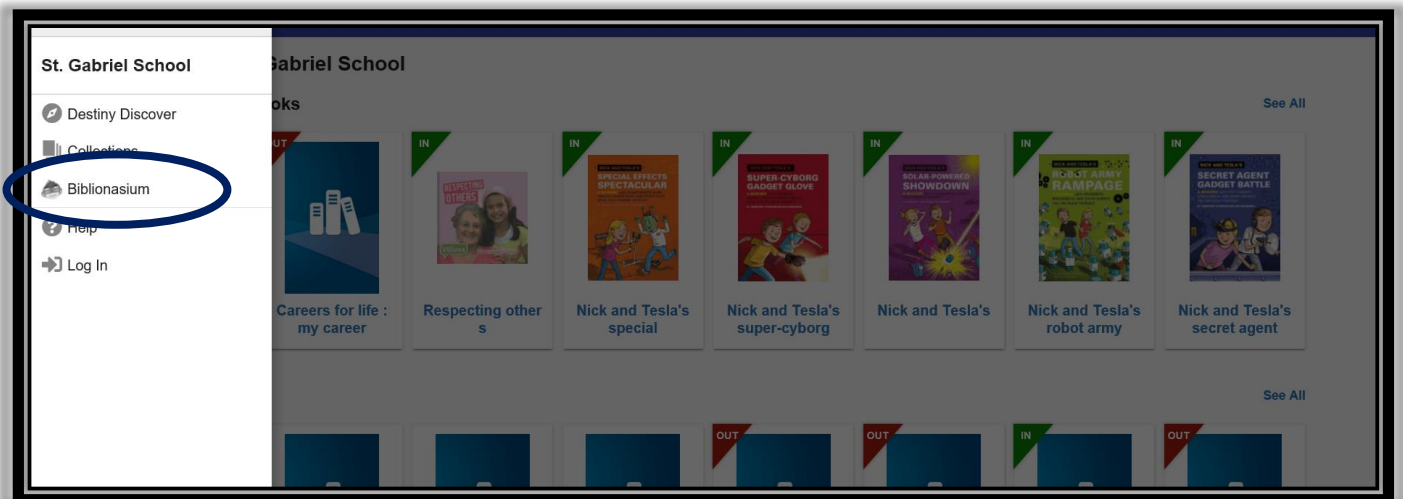

Logging into Biblionasium: Students

Click on School Website:

Click on Resource Center
Click on Library Catalogue

Click on your SCHOOL

Click on RCSD81 - SSO

Sign-in with your RCSD username and password

Click on the three lines in the top left corner

Click on Biblionasium from the drop-down menu

Click on Books to access your bookshelf

Your bookshelf