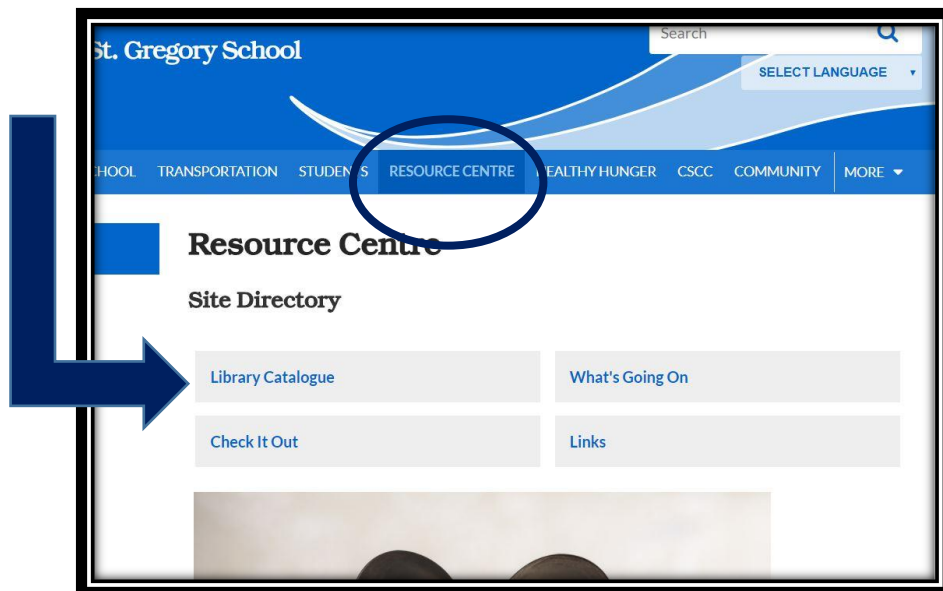

Logging into Biblionasium: Students

Click on School Website:

Click on Resource Center
Click on Library Catalogue

Click on your SCHOOL

Click on RCSD81 - SSO

Sign-in with your RCSD username and password

Click on the three lines in the top left corner

Click on Biblionasium from the drop-down menu

Click on Books to access your bookshelf

Your bookshelf