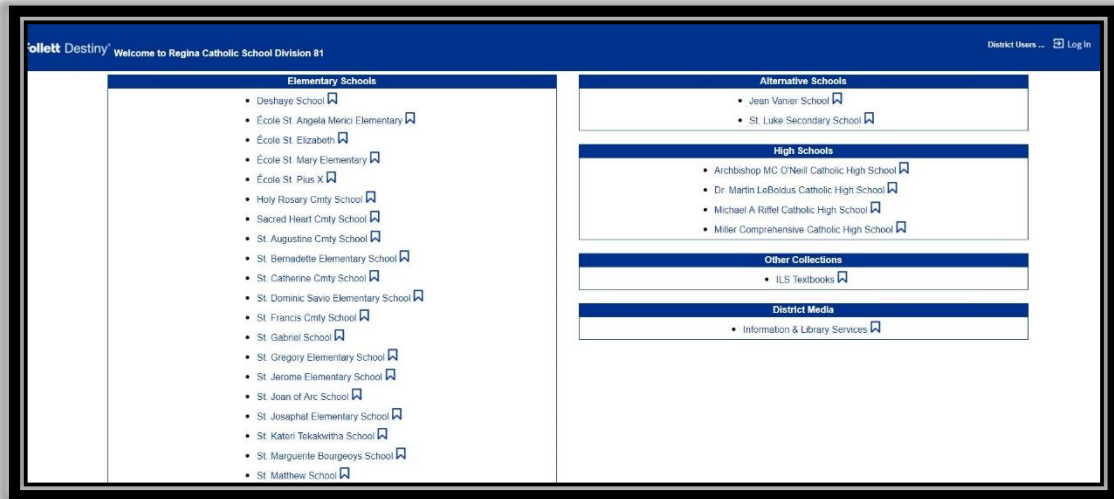

Logging into Biblionasium: Students

Click on School Website:

Click on Resource Center
Click on Library Catalogue

Click on your SCHOOL

Click on RCSD81 - SSO

Sign-in with your RCSD username and password

Click on the three lines in the top left corner

Click on Biblionasium from the drop-down menu

Click on Books to access your bookshelf

Your bookshelf