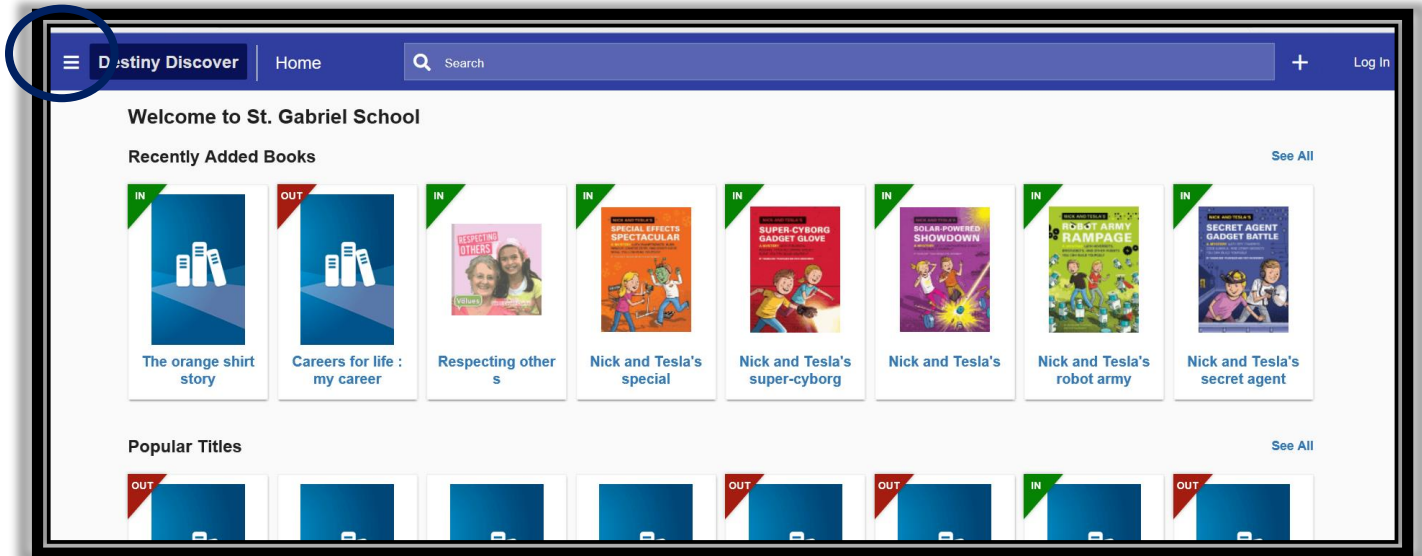

Logging into Biblionasium: Students

Click on School Website:

Click on Resource Center
Click on Library Catalogue

Click on your SCHOOL

Click on RCSD81 - SSO

Sign-in with your RCSD username and password

Click on the three lines in the top left corner

Click on Biblionasium from the drop-down menu

Click on Books to access your bookshelf

Your bookshelf